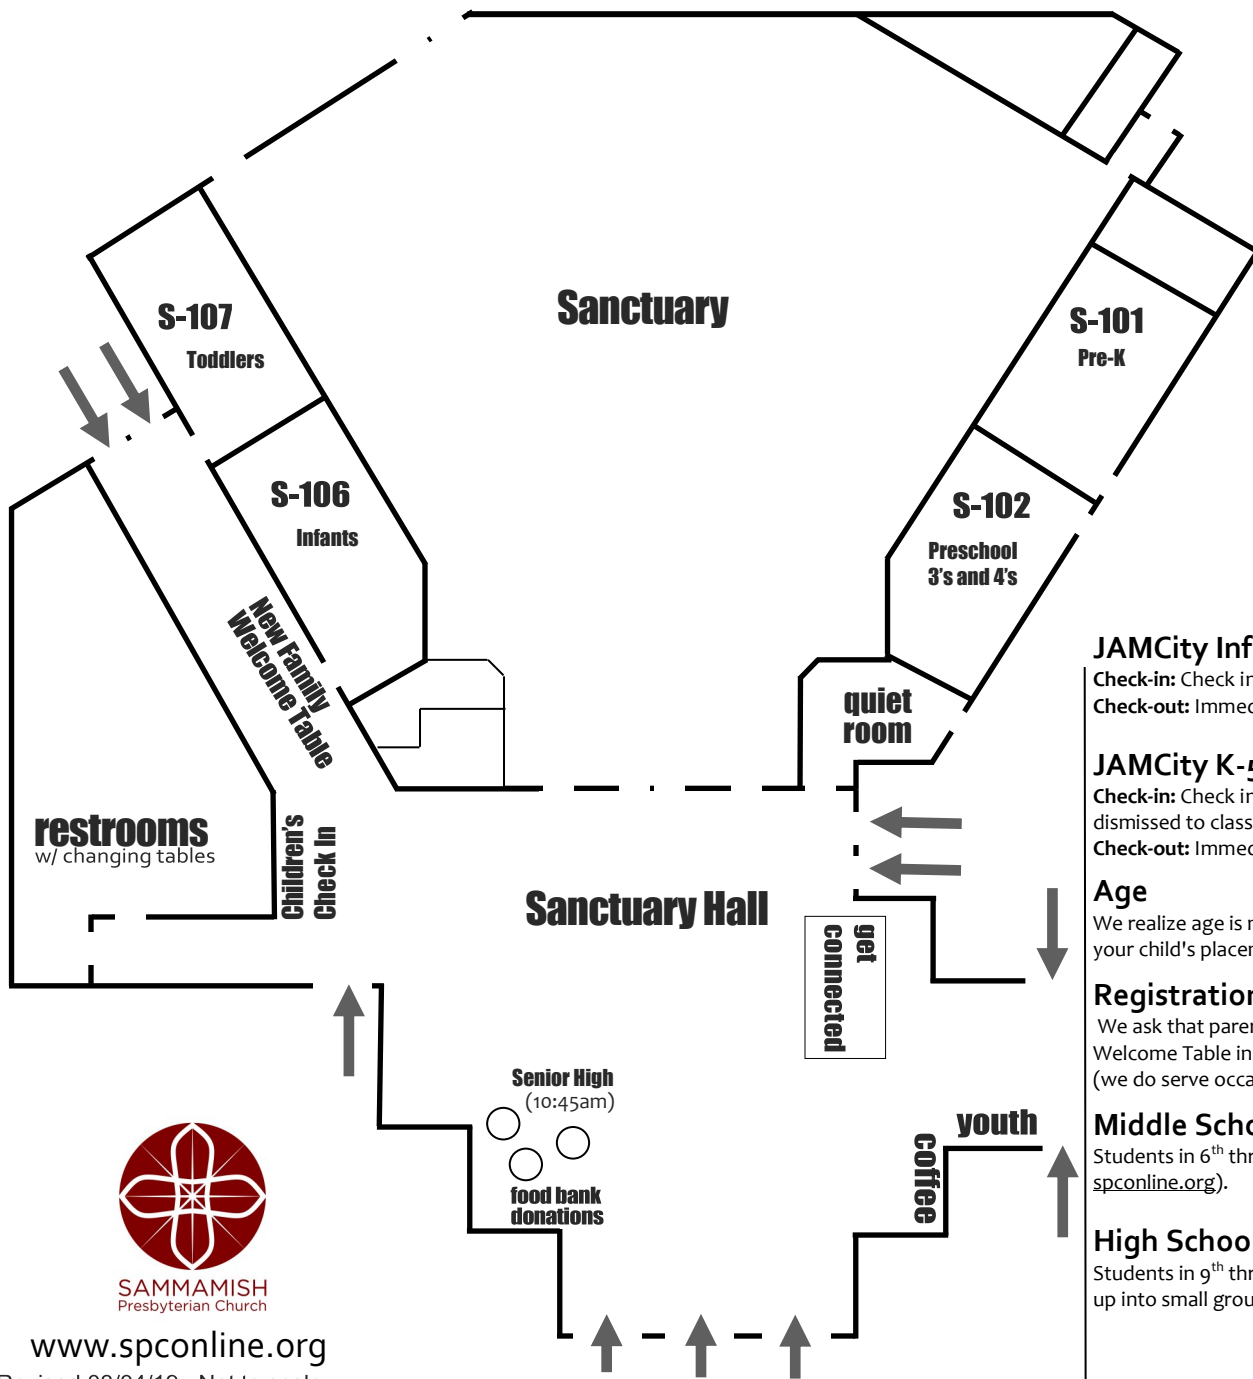

Welcome to the SPC Campus!

Sunday morning worship services at 9:00am and 10:45am

JAMCity Infants-PreK

Check-in: Check in at a computer kiosk, print out nametags, and check in children at their room.
Check-out: Immediately following worship, parents turn in parent pick up ticket at the room door.

JAMCity K-5th

Check-in: Check in at a computer kiosk and proceed to worship with your child. Children will be dismissed to class after the Children's Message.
Check-out: Immediately following worship, parents turn in parent pick up ticket at the room door.

Age

We realize age is not always a guide to group placement. If you have questions or concerns about your child's placement, please contact us at childrens@spconline.org.

Registration and Allergies

We ask that parents complete a Registration card for each child, available at the New Family Welcome Table in Sanctuary hall. Whenever possible, we make an effort to be a nut free environment (we do serve occasional snacks).

Middle School (6th-8th)

Students in 6th through 8th grade meet Sunday Mornings at 9am in The Box (when in session: check spconline.org).

High School (9th-12th)

Students in 9th through 12th grade meet Sunday Mornings at 10:45am in Sanctuary Hall and then break up into small groups in The Box (when in session: check spconline.org).